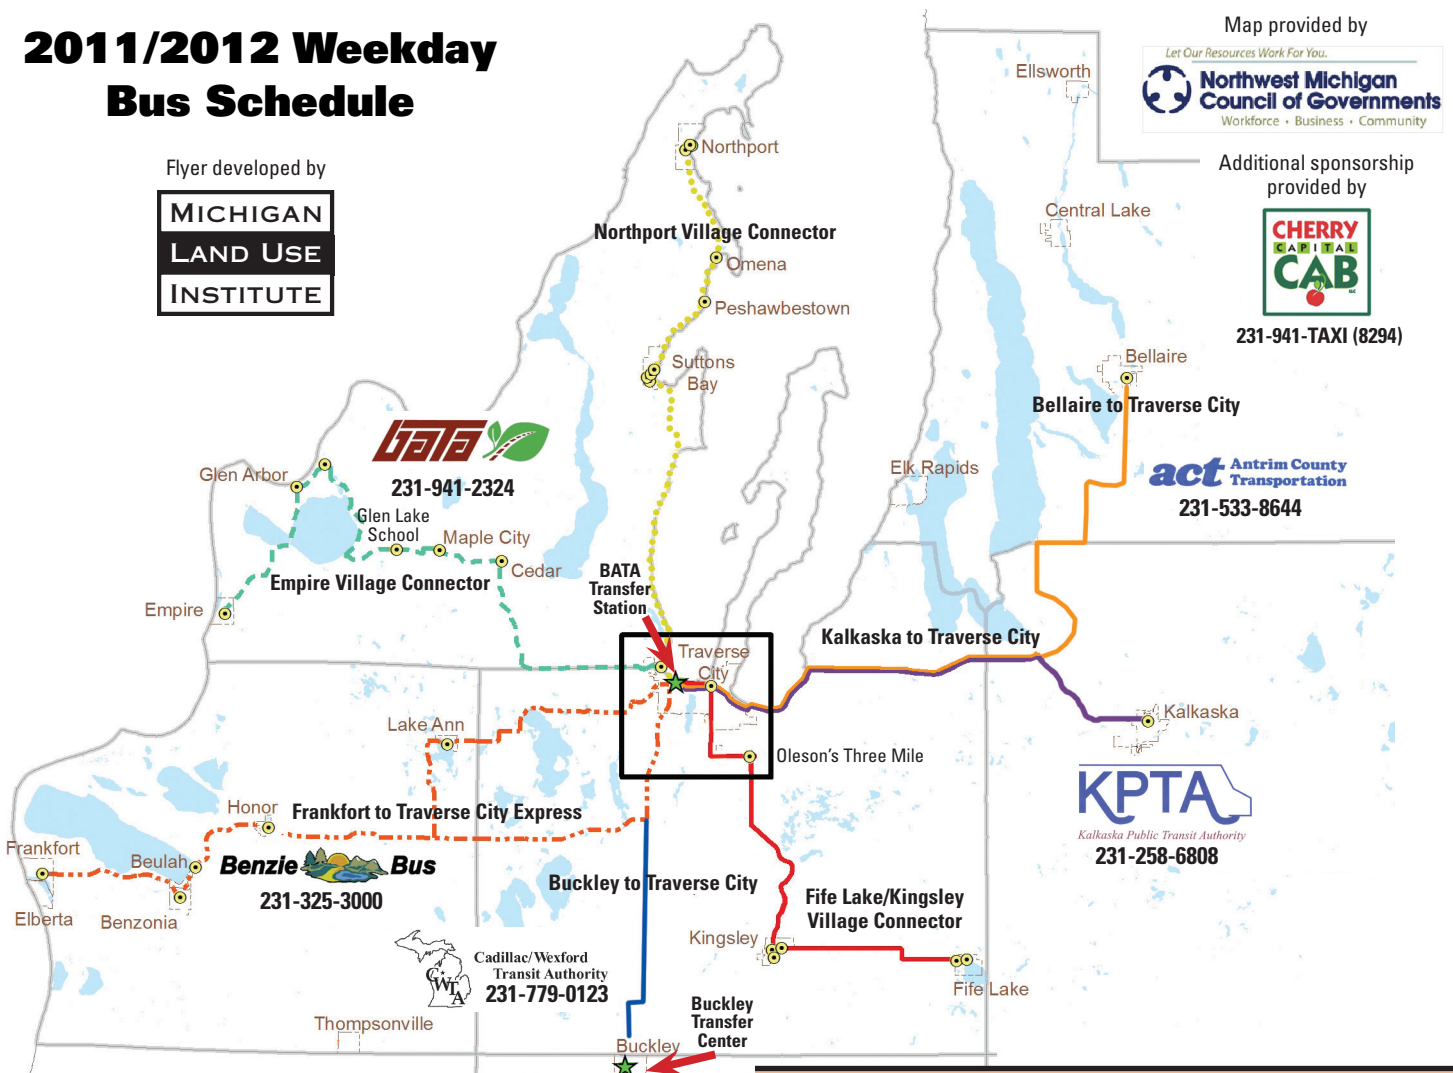

# 2011/2012 Weekday Bus Schedule

Flyer developed by

Additional sponsorship provided by

231-941-TAXI (8294)

**In-town Cherriot Buses** leave the BATA Transfer Station Monday through Friday every 30 minutes from 6:00 a.m. until 6:40 p.m. Cherriot Route maps and times are available at the BATA Transfer Station, or on-line at [bata.net/ridebata](http://bata.net/ridebata).

## ACT-Antrim County Transportation

**Weekday** service between Bellaire and Traverse City on a fixed schedule throughout school year (*September 1st – May 31st*). Outside of the school year, service is available every Tuesday (*June 1st – August 31st*). Contact ACT at **231-533-8644** for reservations (required) and to arrange specific pick up and drop off locations.  
**Note:** During the summer, ACT's Tuesday route requires 3-day advance reservations. ACT also offers service to Kalkaska on **Monday, Wednesday** and **Friday** throughout the year. Reservations are required and there is an additional fare. Connections to the in-town BATA Cherriot Buses require additional fare.

**One-Way Fares: Standard \$5.00**

Bellaire to Traverse City	To Traverse City	To Bellaire
	A.M.	P.M.
Bellaire	11:00	4:00
Traverse City-BATA Transfer Center	12:30	2:15

**One-Way Fares:** Standard **\$3.00** Seniors / Disabled / Students **\$1.50**

BATA Empire Connector	To Traverse City				To Empire			
	A.M.	A.M.	P.M.	P.M.	A.M.	A.M.	P.M.	P.M.
Empire-BP Gas Station	6:30	9:10	12:30	2:55	8:40	11:15	2:45	6:45
Glen Arbor-Township Hall	6:42	9:22	12:42	3:07	8:28	11:03	2:33	6:33
Glen Arbor-Homestead	6:46	9:26	12:46	3:11	8:24	10:59	2:29	6:29
Glen Arbor-Glen Lake School	6:54	9:34	12:54	3:19	8:16	10:51	2:21	6:21
Maple City-Gabe's Store/Post Office	7:02	9:42	1:02	3:27	8:08	10:43	2:13	6:13
Cedar-Buntings IGA/Post Office	7:07	9:47	1:07	3:32	8:03	10:38	2:08	6:08
Traverse City-Tom's West Bay	7:25	10:05	1:25	3:50	7:45	10:20	1:50	5:50
Traverse City-BATA Transfer Center	7:30	10:10	1:30	3:55	7:40	10:15	1:45	5:45