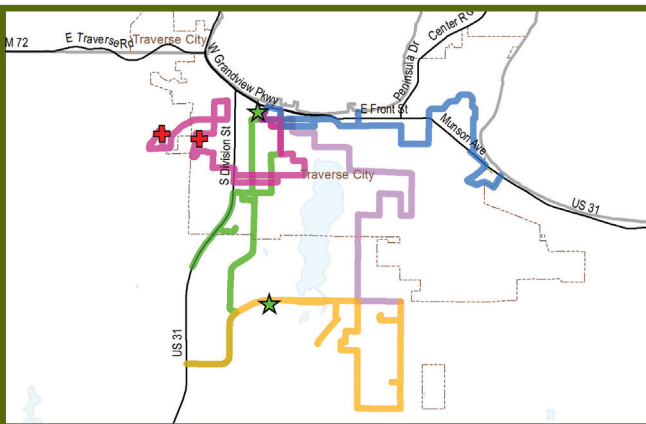

# 2011/2012 Weekday Bus Schedule

Flyer developed by

Additional sponsorship provided by

231-941-TAXI (8294)

**In-town Cherriot Buses** leave the BATA Transfer Station Monday through Friday every 30 minutes from 6:00 a.m. until 6:40 p.m. Cherriot Route maps and times are available at the BATA Transfer Station, or on-line at [bata.net/ridebata](http://bata.net/ridebata).

## ACT-Antrim County Transportation

**Weekday** service between Bellaire and Traverse City on a fixed schedule throughout school year (*September 1st – May 31st*). Outside of the school year, service is available every Tuesday (*June 1st – August 31st*). Contact ACT at **231-533-8644** for reservations (required) and to arrange specific pick up and drop off locations.  
**Note:** During the summer, ACT's Tuesday route requires 3-day advance reservations. ACT also offers service to Kalkaska on **Monday, Wednesday** and **Friday** throughout the year. Reservations are required and there is an additional fare. Connections to the in-town BATA Cherriot Buses require additional fare.

**One-Way Fares: Standard \$5.00**

Bellaire to Traverse City	To Traverse City	To Bellaire
	A.M.	P.M.
Bellaire	11:00	4:00
Traverse City-BATA Transfer Center	12:30	2:15

BATA Northport Connector	To Traverse City					To Northport				
	A.M.	A.M.	A.M.	P.M.	P.M.	A.M.	A.M.	P.M.	P.M.	P.M.
Northport-Tom's Grocery	6:10	8:10	11:10	2:10	4:40	8:04	10:04	1:04	4:34	6:34
Omena-Post Office	6:20	8:20	11:20	2:20	4:50	7:54	9:54	12:54	4:24	6:24
Peshawbestown-Casino	6:25	8:25	11:25	2:25	4:55	7:49	9:49	12:49	4:19	6:19
Suttons Bay-Library	6:32	8:32	11:32	2:32	5:02	7:42	9:42	12:42	4:12	6:12
Traverse City-BATA Transfer Center	7:04	9:04	12:04	3:04	5:34	7:10	9:10	12:10	3:40	5:40